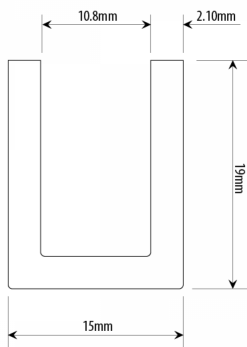

15mm Polished Gold U Channel - 10mm Thick Glass (Model: G7013PB)

U channel suitable for 10mm thick glass.

The most popular U channel for bespoke shower enclosures.

The depth of the u channel is ideal for disguising any discrepancy in the plumbness of the wall, allowing for the glass to be cut straight.

The glass is generally held in the profile by silicone or similar adhesive.

Attributes:

Product Code: G7013PB

Unit Of Sale: 2.5 mtr