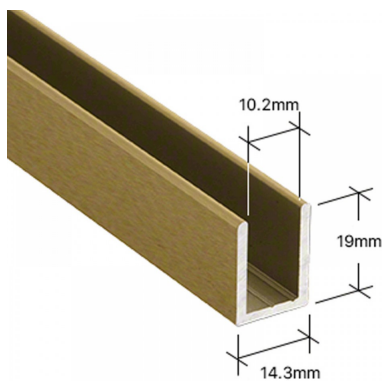

15mm Antique Brass U Channel For 10mm Thick Glass (Model: G7013AB)

- U channel suitable for 10mm thick glass.
- The most popular U channel for bespoke shower enclosures.
- The depth of the u channel is ideal for disguising any discrepancy in the plumbness of the wall, allowing for the glass to be cut straight.
- The glass is generally held in the profile by silicone or similar adhesive.

Attributes:

Product Code: G7013AB

Unit Of Sale: 2.41 mtr