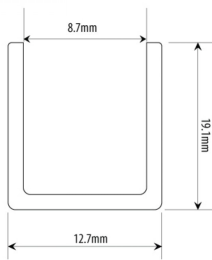

### 13mm Polished Gold U Channel For 8mm Thick Glass ( Model: G7012PB )

- U channel suitable for 8mm thick glass.
- The most popular U channel for bespoke shower enclosures.
- The depth of the u channel is ideal for disguising any discrepancy in the plumbness of the wall, allowing for the glass to be cut straight.
- The glass is generally held in the profile by silicone or similar adhesive.

**Attributes:**

**Product Code:** G7012PB

**Unit Of Sale:** 2.41 mtr

---