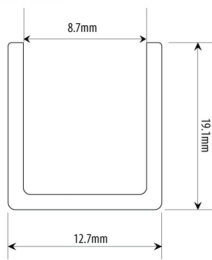

13mm Polished Gold U Channel For 8mm Thick Glass (Model: G7012PB)

- U channel suitable for 8mm thick glass.
- The most popular U channel for bespoke shower enclosures.
- The depth of the u channel is ideal for disguising any discrepancy in the plumbness of the wall, allowing for the glass to be cut straight.
- The glass is generally held in the profile by silicone or similar adhesive.

Attributes:

Product Code: G7012PB

Unit Of Sale: 2.41 mtr