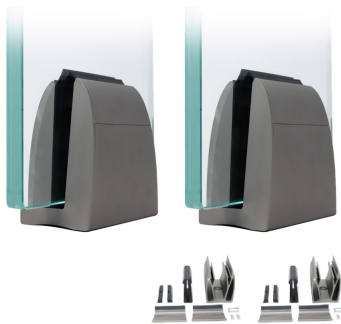

Complete Spig-Lite Advanced Kits For 15mm Thick Glass (Model: KCVSLAKIT015)

- Spig Lite Advanced has been specifically designed for domestic balustrade fitting, glass fencing and partitioning, both internal and externally.

- Our new design has been developed with a strong focus upon ease of installation and aesthetics. This Patented Glass Solution demonstrates a greater percentage of glass visibility.

- One Spig-Lite Advanced kit contains:
 - 2 x Spig-Lite Advanced Spigots
 - 2 x Spig-Lite Advanced Glass clamp kits
 - 4 x Gaskets
 - 4 x Top Clips
 - 4 x End Caps

- With only two Spigots required per meter of glass and only one single bolt fixing per spigot, this system is one of the fastest systems to install on the market.

Attributes:

Product Code: KCVSLAKIT015