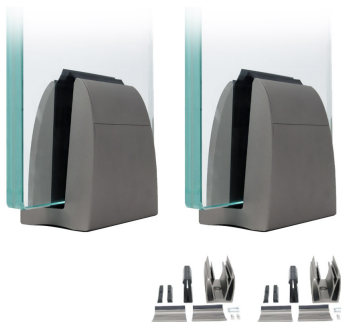

Complete Spig-Lite Advanced Kits For 15mm Thick Glass (Model: KCVSLAKIT015)

- Spig Lite Advanced has been specifically designed for domestic balustrade fitting, glass fencing and partitioning, both internal and externally.

- Our new design has been developed with a strong focus upon ease of installation and aesthetics. This Patented Glass Solution demonstrates a greater percentage of glass visibility.

- One Spig-Lite Advanced kit contains:
 - 2 x Spig-Lite Advanced Spigots
 - 2 x Spig-Lite Advanced Glass clamp kits
 - 4 x Gaskets
 - 4 x Top Clips
 - 4 x End Caps

- With only two Spigots required per meter of glass and only one single bolt fixing per spigot, this system is one of the fastest systems to install on the market.

Attributes:

Product Code: KCVSLAKIT015