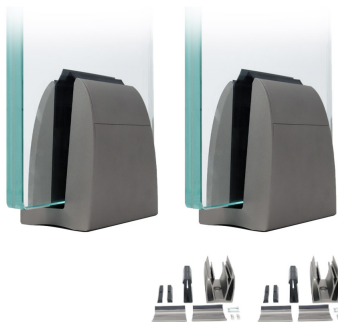

## Complete Spig-Lite Advanced Kits For 21.52mm Thick Glass ( Model: KCVSLAKIT021 )

- Spig Lite Advanced has been specifically designed for domestic balustrade fitting, glass fencing and partitioning, both internal and externally.

- Our new design has been developed with a strong focus upon ease of installation and aesthetics. This Patented Glass Solution demonstrates a greater percentage of glass visibility.

- One Spig-Lite Advanced kit contains:
  - 2 x Spig-Lite Advanced Spigots
  - 2 x Spig-Lite Advanced Glass clamp kits
  - 4 x Gaskets
  - 4 x Top Clips
  - 4 x End Caps

- With only two Spigots required per meter of glass and only one single bolt fixing per spigot, this system is one of the fastest systems to install on the market.