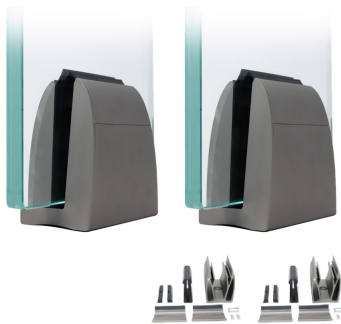

## Complete Spig-Lite Advanced Kits For 17.52mm Thick Glass ( Model: KCVSLAKIT017 )

- Spig Lite Advanced has been specifically designed for domestic balustrade fitting, glass fencing and partitioning, both internal and externally.

- Our new design has been developed with a strong focus upon ease of installation and aesthetics. This Patented Glass Solution demonstrates a greater percentage of glass visibility.

- One Spig-Lite Advanced kit contains:
  - 2 x Spig-Lite Advanced Spigots
  - 2 x Spig-Lite Advanced Glass clamp kits
  - 4 x Gaskets
  - 4 x Top Clips
  - 4 x End Caps

- With only two Spigots required per meter of glass and only one single bolt fixing per spigot, this system is one of the fastest systems to install on the market.