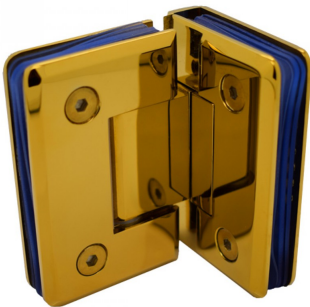

90 Degree Glass To Glass Shower Hinge - Polished Brass ( Model: JHI304PB )

- Shower door hinge is finished in Polished Brass.
- Self closing from 25° either direction.
- Shower door hinge is for glass thickness of 8mm to 12mm.
- Manufactured from high quality brass.
- Max weight up to 45kg per pair.
- Complete with Stainless Steel screws & wall plugs.
- Very economical shower door hinge.

Attributes:

**Product Code:** JHI304PB

**Unit Of Sale:** 1 Hinge