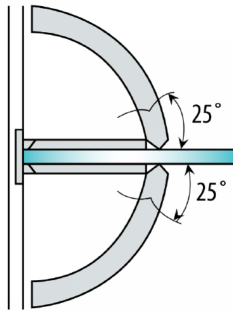

Shannon Range - Wall To Glass Shower Hinge - Polished Brass (Model: JHI301PB)

- Shower door hinge finished in Polished Brass.
- Self closing from 25° either direction.
- For glass thickness 8mm to 12mm.
- Manufactured from high quality brass.
- The Max weight for the shower door hinges is up to 45kg per pair.
- Complete with Stainless Steel screws & wall plugs.
- Very economical shower door hinge.