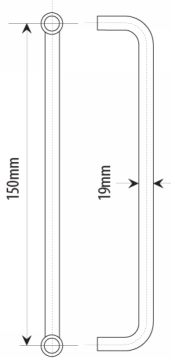

150mm Door Handle 19mm Dia. - Polished Brass ( Model: JH01APB )

- The shower door handle is constructed of heavy wall SUS 304 stainless steel tubing.
- A 19mm diameter shower door handle in stainless steel with a horizontal length of 150mm.
- Finished in Brass this shower door handle will give a contemporary finish to your project.
- 10mm hole required in the glass for the door handle to fit.

Attributes:

**Product Code:** JH01APB

**Unit Of Sale:** EACH