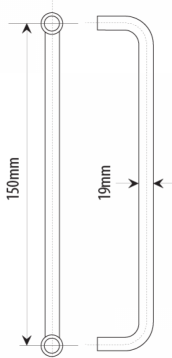

150mm Door Handle 19mm Dia. - Antique Brass (Model: JH01AAB)

- The shower door handle is constructed of heavy wall SUS 304 stainless steel tubing.
- A 19mm diameter shower door handle in stainless steel with a horizontal length of 150mm.
- Finished in Antique Brass this shower door handle will give a contemporary finish to your project.
- 10mm hole required in the glass for the door handle to fit.

Attributes:

Product Code: JH01AAB

Unit Of Sale: EACH