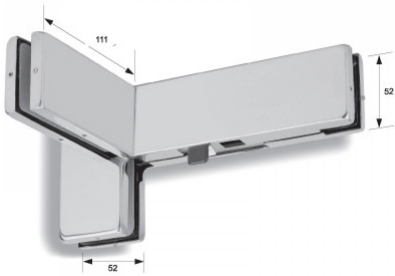

Corner Transom Strike/ Fin With Stop Right Satin Stainless (Model: KGT41KSRSS)

- Easy installation with a unique designed body in three pieces, a great deal of time and effort can be saved by separate installation in sidepanel and overpanel.

- For KGL50S Corner Lock on Top.

- Stopper Reversible to make door swing in or out.

Attributes:

Product Code: KGT41KSRSS

Unit Of Sale: Each