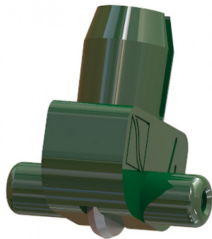

Wheel Holder 160 deg Green (Plastic Axle) 15mm-19mm Glass (Model: A0046B)

Attributes:

Product Code: A0046B

Unit Of Sale: Each
