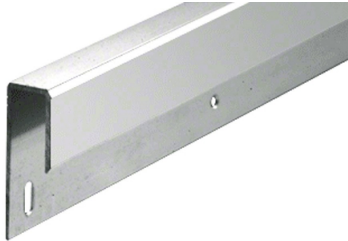

J Profile - Brushed Nickel (SS Effect) (Model: G0028BN)

- The J section is suitable for use as top or bottom fixing for mirrors.
- 140mm hole centres.

Attributes:

Product Code: G0028BN

Unit Of Sale: 3.66m
