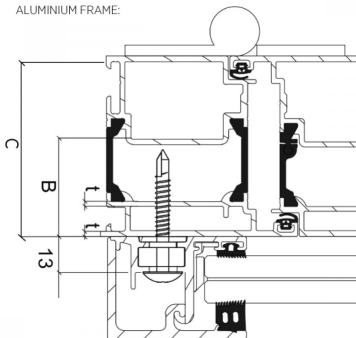

105mm SkyForce Fixing Screw For PVC & Alu With Steel Core ( Model: K.SF.16.9005.610.81 )

- Self tapping screw 105mm long.
- For bolting into PVC with a steel core.
- The screw needs a 1.5 mm steel core in the frame profile.

Attributes:

**Product Code:** K.SF.16.9005.610.81

**Unit Of Sale:** 12

ALUMINIUM FRAME:

PLASTIC FRAME: