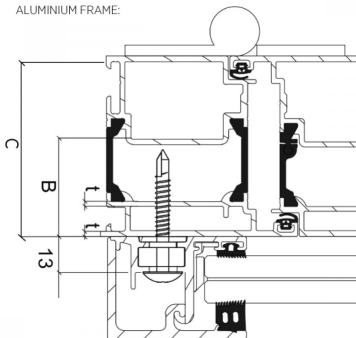

85mm SkyForce Fixing Screw For PVC & Alu With Steel Core (Model: K.SF.16.9005.608.81)

- Self tapping screw 85mm long.
- For bolting into PVC with a steel core.
- The screw needs a 1.5 mm steel core in the frame profile.

Attributes:

Product Code: K.SF.16.9005.608.81

Unit Of Sale: 12

ALUMINIUM FRAME:

PLASTIC FRAME: