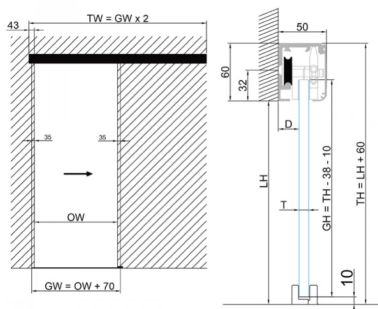

Brisa 160 Soft Close Sliding Door Kit 10mm - Matt Black (Model: K.BR.2400.KIT.10.MBK)

- An ultra slim profile suitable for wall, ceiling or glass mounting. With an innovative design, allowing for a smooth and effortless operation.
- Easy to install in a short time with no glass drilling required of the door.
- Suitable for 10mm thick glass.
- Minimum glass width of 740mm to have both ends with a soft stop function.
- Maximum door weight is 60kg.

- Supplied as standard in a matt silver finish.
- Kit Includes:
 - 1 x 2400mm Top Track 1 x Cover.
 - 2 x Active Devices 2 x Clamps with Rollers.
 - 2 x End Stoppers 2 x Soft Stop Devices (Left & Right).
 - 2 x End Caps (Left & Right)
 - 1 x Adjustable Bottom Guide

Attributes:

Product Code: K.BR.2400.KIT.10.MBK

Unit Of Sale: Kit