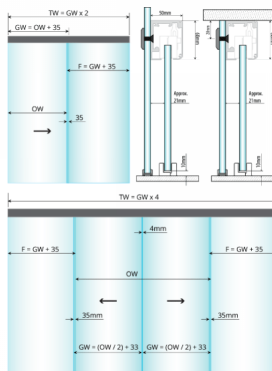

Brisa 160 Soft Close Sliding Door Kit 10mm - Matt Black (Model: K.BR.2400.KIT.10.MBK)

- An ultra slim profile suitable for wall, ceiling or glass mounting. With an innovative design, allowing for a smooth and effortless operation.
- Easy to install in a short time with no glass drilling required of the door.
- Suitable for 10mm thick glass.
- Minimum glass width of 740mm to have both ends with a soft stop function.
- Maximum door weight is 60kg.

- Supplied as standard in a matt silver finish.
- Kit Includes:
 - 1 x 2400mm Top Track 1 x Cover.
 - 2 x Active Devices 2 x Clamps with Rollers.
 - 2 x End Stoppers 2 x Soft Stop Devices (Left & Right).
 - 2 x End Caps (Left & Right)
 - 1 x Adjustable Bottom Guide

Attributes:

Product Code: K.BR.2400.KIT.10.MBK

Unit Of Sale: Kit