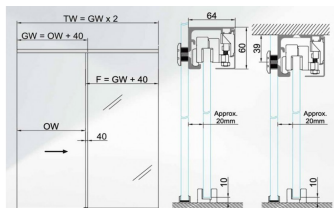

**Brisa 180 Soft Close Sliding Door Kit 10mm - Alum ( Model: K.BR.180.KIT.10.AL )**

- An ultra slim profile suitable for wall, ceiling or glass mounting.
- With an innovative design, allowing for a smooth and effortless operation.
- Easy to install in a short time with no glass drilling required of the door.
- Suitable for 8mm to 10mm thick glass.
- Minimum glass width of 740mm to have both ends with a soft stop function.
- Maximum door weight is 80kg.
- Supplied as standard in a matt silver finish.

- Kit Includes:
  - 1 x 3000mm Top Track 1 x Cover.
  - 2 x Active Devices 2 x Clamps with Rollers.
  - 2 x End Stoppers 2 x Soft Stop Devices (Left & Right).
  - 2 x End Caps (Left & Right)
  - 1 x Adjustable Bottom Guide