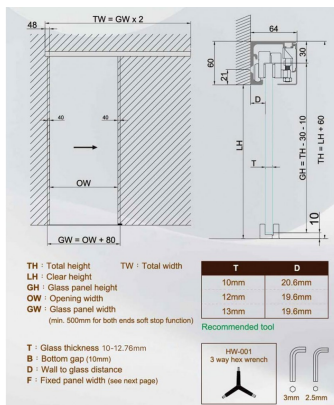

**Brisa 180 Soft Close Sliding Door Kit 10mm - Alum ( Model: K.BR.180.KIT.10.AL )**

- An ultra slim profile suitable for wall, ceiling or glass mounting.
- With an innovative design, allowing for a smooth and effortless operation.
- Easy to install in a short time with no glass drilling required of the door.
- Suitable for 8mm to 10mm thick glass.
- Minimum glass width of 740mm to have both ends with a soft stop function.
- Maximum door weight is 80kg.
- Supplied as standard in a matt silver finish.

- Kit Includes:
  - 1 x 3000mm Top Track 1 x Cover.
  - 2 x Active Devices 2 x Clamps with Rollers.
  - 2 x End Stoppers 2 x Soft Stop Devices (Left & Right).
  - 2 x End Caps (Left & Right)
  - 1 x Adjustable Bottom Guide

**Attributes:**

**Product Code:** K.BR.180.KIT.10.AL

**Unit Of Sale:** Kit