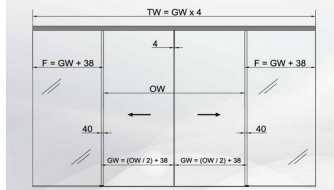

**Brisa 180 Soft Close Sliding Door Kit 10mm - Alum ( Model: K.BR.180.KIT.10.AL )**

- An ultra slim profile suitable for wall, ceiling or glass mounting.
- With an innovative design, allowing for a smooth and effortless operation.
- Easy to install in a short time with no glass drilling required of the door.
- Suitable for 8mm to 10mm thick glass.
- Minimum glass width of 740mm to have both ends with a soft stop function.
- Maximum door weight is 80kg.
- Supplied as standard in a matt silver finish.

- Kit Includes:
  - 1 x 3000mm Top Track 1 x Cover.
  - 2 x Active Devices 2 x Clamps with Rollers.
  - 2 x End Stoppers 2 x Soft Stop Devices (Left & Right).
  - 2 x End Caps (Left & Right)
  - 1 x Adjustable Bottom Guide