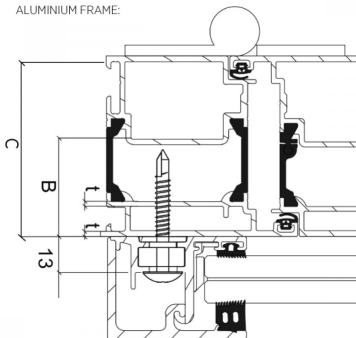

65mm SkyForce Fixing Screw For PVC & Alu With Steel Core (Model: K.SF.16.9005.606.81)

- Self tapping screw 65mm long.
- For bolting into PVC with a steel core.
- The screw needs a 1.5 mm steel core in the frame profile.

Attributes:

Product Code: K.SF.16.9005.606.81

Unit Of Sale: 12

ALUMINIUM FRAME:

PLASTIC FRAME: