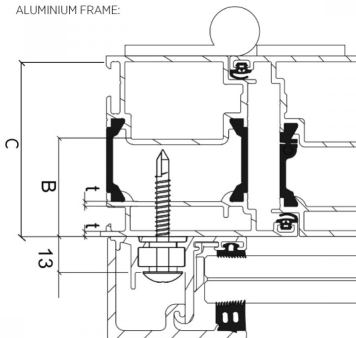

65mm SkyForce Fixing Screw For PVC & Alu With Steel Core ( Model: K.SF.16.9005.606.81 )

- Self tapping screw 65mm long.
- For bolting into PVC with a steel core.
- The screw needs a 1.5 mm steel core in the frame profile.

Attributes:

**Product Code:** K.SF.16.9005.606.81

**Unit Of Sale:** 12

ALUMINIUM FRAME:

PLASTIC FRAME: