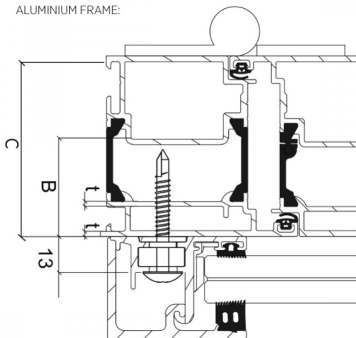

55mm SkyForce Fixing Screw For PVC & Alu With Steel Core ( Model: K.SF.16.9005.605.81 )

- Self tapping screw 55mm long.
- For bolting into PVC with a steel core.
- The screw needs a 1.5 mm steel core in the frame profile.

**Attributes:**

**Product Code:** K.SF.16.9005.605.81

**Unit Of Sale:** 12

ALUMINIUM FRAME:

PLASTIC FRAME: