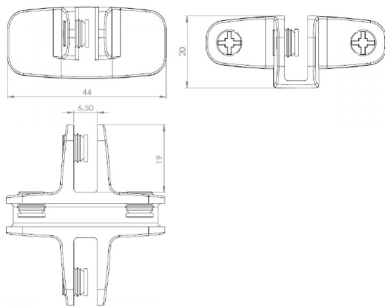

4 Way Assembly Bracket Closed Type - Matt Chrome (Model: H0167AMC)

- Suitable for 4-6mm Glass.

Attributes:

Product Code: H0167AMC

Unit Of Sale: EACH