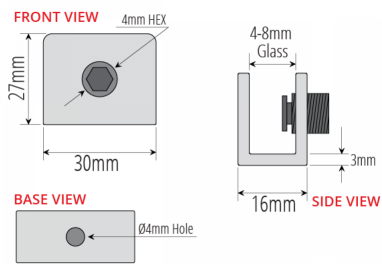

Matt Chrome Alu Glass Shelf Supports (Model: H0032MC)

- Matt Chrome Alu Glass Shelf Supports

Attributes:

Product Code: H0032MC

Unit Of Sale: Pair