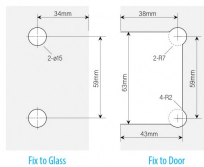

90 deg Amazon Glass 2 Glass Shower Hinge - Brushed Nickel ( Model: JHI404SC )

- The Shower Door Hinge has an adjustable closing position.
- Door Hinge screws are hidden, for uniform design appeal.
- Door Hinges come with gaskets to prevent glass damage.
- Suitable for 10mm to 12mm thick glass.
- Shower Door Hinge specifications:
  - Material: Brass
  - Finish: Brushed Nickel (Satin Stainless Effect)
  - Max Door width: 800 mm
  - Max Door weight: 40 Kg
  - Open 90° (inwards/outwards), with a 15° self-centering return function
  - Closing angle adjustable for a perfect close