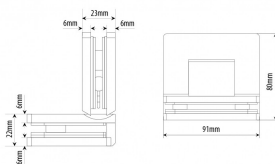

90 deg Amazon Glass 2 Glass Shower Hinge - Brushed Nickel (Model: JHI404SC)

- The Shower Door Hinge has an adjustable closing position.
- Door Hinge screws are hidden, for uniform design appeal.
- Door Hinges come with gaskets to prevent glass damage.
- Suitable for 10mm to 12mm thick glass.
- Shower Door Hinge specifications:
 - Material: Brass
 - Finish: Brushed Nickel (Satin Stainless Effect)
 - Max Door width: 800 mm
 - Max Door weight: 40 Kg
 - Open 90° (inwards/outwards), with a 15° self-centering return function
 - Closing angle adjustable for a perfect close