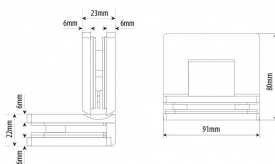

90 deg Amazon Glass 2 Glass Shower Hinge - Brushed Nickel ( Model: JHI404SC )

- The Shower Door Hinge has an adjustable closing position.
- Door Hinge screws are hidden, for uniform design appeal.
- Door Hinges come with gaskets to prevent glass damage.
- Suitable for 10mm to 12mm thick glass.
- Shower Door Hinge specifications:
  - Material: Brass
  - Finish: Brushed Nickel (Satin Stainless Effect)
  - Max Door width: 800 mm
  - Max Door weight: 40 Kg
  - Open 90° (inwards/outwards), with a 15° self-centering return function
  - Closing angle adjustable for a perfect close