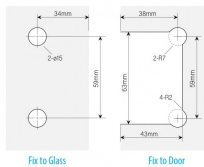

90 deg Amazon Glass 2 Glass Shower Hinge - Brushed Nickel (Model: JHI404SC)

- The Shower Door Hinge has an adjustable closing position.
- Door Hinge screws are hidden, for uniform design appeal.
- Door Hinges come with gaskets to prevent glass damage.
- Suitable for 10mm to 12mm thick glass.
- Shower Door Hinge specifications:
 - Material: Brass
 - Finish: Brushed Nickel (Satin Stainless Effect)
 - Max Door width: 800 mm
 - Max Door weight: 40 Kg
 - Open 90° (inwards/outwards), with a 15° self-centering return function
 - Closing angle adjustable for a perfect close