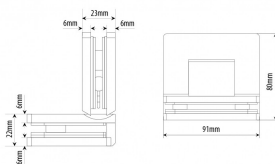

90 deg Amazon Glass 2 Glass Shower Hinge - Polished Chrome (Model: JHI404PC)

- The Shower Door Hinge has an adjustable closing position.
- Door Hinge screws are hidden, for uniform design appeal.
- Door Hinges come with gaskets to prevent glass damage.
- Suitable for 10mm to 12mm thick glass.
- Shower Door Hinge specifications:
 - Material: Brass
 - Finish: Polished Chrome
 - Max Door width: 800 mm
 - Max Door weight: 40 Kg
 - Open 90° (inwards/outwards), with a 15° self-centering return function
 - Closing angle adjustable for a perfect close