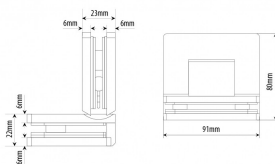

90 deg Amazon Glass 2 Glass Shower Hinge - Polished Chrome ( Model: JHI404PC )

- The Shower Door Hinge has an adjustable closing position.
- Door Hinge screws are hidden, for uniform design appeal.
- Door Hinges come with gaskets to prevent glass damage.
- Suitable for 10mm to 12mm thick glass.
- Shower Door Hinge specifications:
  - Material: Brass
  - Finish: Polished Chrome
  - Max Door width: 800 mm
  - Max Door weight: 40 Kg
  - Open 90° (inwards/outwards), with a 15° self-centering return function
  - Closing angle adjustable for a perfect close