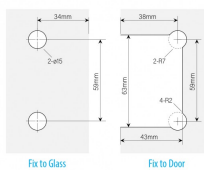

90 deg Amazon Glass 2 Glass Shower Hinge - Polished Chrome ( Model: JHI404PC )

- The Shower Door Hinge has an adjustable closing position.
- Door Hinge screws are hidden, for uniform design appeal.
- Door Hinges come with gaskets to prevent glass damage.
- Suitable for 10mm to 12mm thick glass.
- Shower Door Hinge specifications:
  - Material: Brass
  - Finish: Polished Chrome
  - Max Door width: 800 mm
  - Max Door weight: 40 Kg
  - Open 90° (inwards/outwards), with a 15° self-centering return function
  - Closing angle adjustable for a perfect close