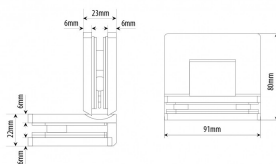

90 deg Amazon Glass 2 Glass Shower Hinge - Matt Black (Model: JHI404MB)

- The Shower Door Hinge has an adjustable closing position.
- Door Hinge screws are hidden, for uniform design appeal.
- Door Hinges come with gaskets to prevent glass damage.
- Suitable for 10mm to 12mm thick glass.
- Shower Door Hinge specifications:
 - Material: Brass
 - Finish: Matt Black
 - Max Door width: 800 mm
 - Max Door weight: 40 Kg
 - Open 90° (inwards/outwards), with a 15° self-centering return function
 - Closing angle adjustable for a perfect close