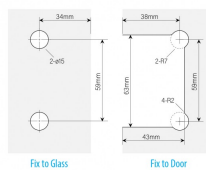

90 deg Amazon Glass 2 Glass Shower Hinge - Matt Black (Model: JHI404MB)

- The Shower Door Hinge has an adjustable closing position.
- Door Hinge screws are hidden, for uniform design appeal.
- Door Hinges come with gaskets to prevent glass damage.
- Suitable for 10mm to 12mm thick glass.
- Shower Door Hinge specifications:
 - Material: Brass
 - Finish: Matt Black
 - Max Door width: 800 mm
 - Max Door weight: 40 Kg
 - Open 90° (inwards/outwards), with a 15° self-centering return function
 - Closing angle adjustable for a perfect close