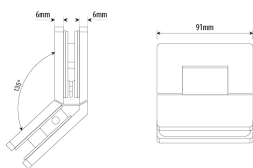

135 deg Amazon Glass 2 Glass Shower Hinge - Brushed Nickel ( Model: JHI402SC )

- The Shower Door Hinge has an adjustable closing position.
- Door Hinge screws are hidden, for uniform design appeal.
- Door Hinges come with gaskets to prevent glass damage.
- Suitable for 10mm to 12mm thick glass.
- Shower Door Hinge specifications:
  - Material: Brass
  - Finish: Brushed Nickel (Satin Stainless Effect)
  - Max Door width: 800 mm
  - Max Door weight: 40 Kg
  - Open 90° (inwards/outwards), with a 15° self-centering return function
  - Closing angle adjustable for a perfect close