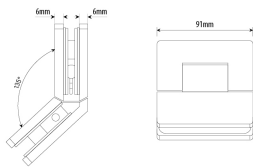

135 deg Amazon Glass 2 Glass Shower Hinge - Pol Chrome (Model: JHI402PC)

- The Shower Door Hinge has an adjustable closing position.
- Door Hinge screws are hidden, for uniform design appeal.
- Door Hinges come with gaskets to prevent glass damage.
- Suitable for 10mm to 12mm thick glass.
- Shower Door Hinge specifications:
 - Material: Brass
 - Finish: Polished Chrome
 - Max Door width: 800 mm
 - Max Door weight: 40 Kg
 - Open 90° (inwards/outwards), with a 15° self-centering return function
 - Closing angle adjustable for a perfect close