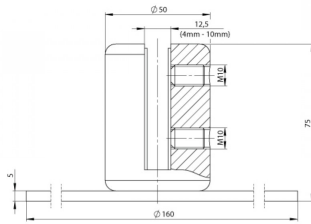

VistaScreen Desk Stand - 4-10mm Material - RAL9005 Black (Model: KSS.VSD.001.BK)

- Our VistaScreen desk/counter partition clamps can be used with glass, acrylic, polycarbonate, wood, metal etc.

- If you are searching for a desk partition solution our clamps are suitable for 4-10mm thick panels.

- Powder-coated RAL9005 - Black

- Easily mounted in minutes with just an allen key

- Max panel height of 800mm recommended and two clamps per metre

Attributes:

Product Code: KSS.VSD.001.BK

Unit Of Sale: Each