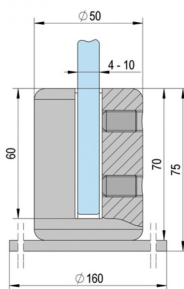

VistaScreen Desk Stand - 4-10mm Material - RAL9005 Black (Model: KSS.VSD.001.BK)

- Our VistaScreen desk/counter partition clamps can be used with glass, acrylic, polycarbonate, wood, metal etc.

- If you are searching for a desk partition solution our clamps are suitable for 4-10mm thick panels.

- Powder-coated RAL9005 - Black

- Easily mounted in minutes with just an allen key

- Max panel height of 800mm recommended and two clamps per metre

Attributes:

Product Code: KSS.VSD.001.BK

Unit Of Sale: Each