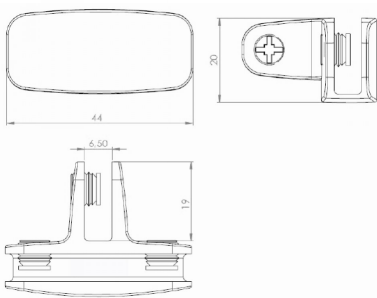

3 Way Assembly Bracket Closed Type - Matt Chrome (Model: H0166AMC)

- 3 Way Assembly Bracket Closed Type
- Suitable for 4-6mm Glass.
- Matt Chrome.

Attributes:

Product Code: H0166AMC

Unit Of Sale: EACH