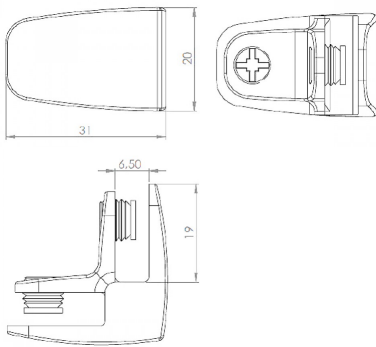

2 Way Assembly Bracket - Matt Chrome ( Model: H0162MC )

- Suitable for 4-6mm Glass

Attributes:

**Product Code:** H0162MC

**Unit Of Sale:** Each