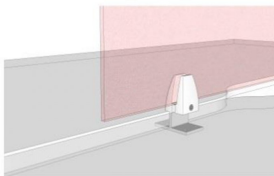

Back2Back Desk Partition Clamp - 4-12mm Thick Panel - Silver (Model: KSS.CC.003.SV)

- Our back2back desk partition clamps can be used with glass, acrylic, polycarbonate, wood, metal etc.
- If you are searching for a desk dividing solution our clamps are suitable for 4-12mm thick panels.
- Our back2back desk partition clamps ensure safe distancing between colleagues in the office environment.
- Easily fitted, the back2back office desk partition clamps are also very affordable.
- *Clamp shown is white.