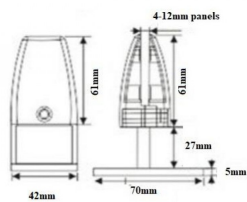

Back2Back Desk Partition Clamp - 4-12mm Thick Panel - Silver (Model: KSS.CC.003.SV)

- Our back2back desk partition clamps can be used with glass, acrylic, polycarbonate, wood, metal etc.
- If you are searching for a desk dividing solution our clamps are suitable for 4-12mm thick panels.
- Our back2back desk partition clamps ensure safe distancing between colleagues in the office environment.
- Easily fitted, the back2back office desk partition clamps are also very affordable.
- *Clamp shown is white.