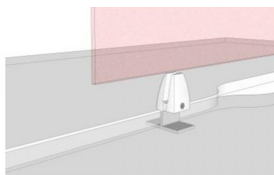

Back2Back Desk Partition Clamp - 4-12mm Thick Panel - Silver (Model: KSS.CC.003.SV)

- Our back2back desk partition clamps can be used with glass, acrylic, polycarbonate, wood, metal etc.
- If you are searching for a desk dividing solution our clamps are suitable for 4-12mm thick panels.
- Our back2back desk partition clamps ensure safe distancing between colleagues in the office environment.
- Easily fitted, the back2back office desk partition clamps are also very affordable.
- *Clamp shown is white.