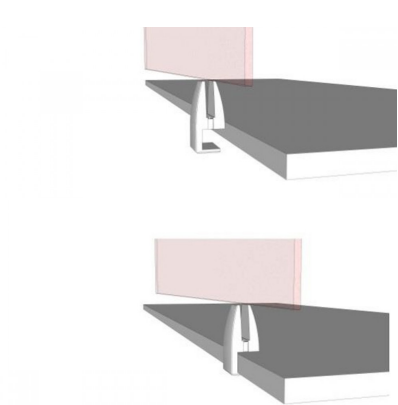

Bottom Fix Desk Partition Clamp - 4-12mm Thick Panel - White (Model: KSS.CC.002.WH)

- Our desk partition clamps can be used with glass, acrylic, polycarbonate, wood, metal etc.
- If you are searching for an office desk dividing solution our clamps are suitable for 4-12mm thick panels.
- The desk partition clamps ensure safe distancing between colleagues in the office environment.
- Easily fitted, the bottom fix office desk partition clamps are also very affordable.

Attributes:

Product Code: KSS.CC.002.WH

Unit Of Sale: Each