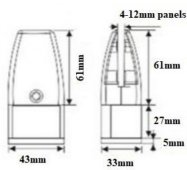

Bottom Fix Desk Partition Clamp - 4-12mm Thick Panel - White (Model: KSS.CC.002.WH)

- Our desk partition clamps can be used with glass, acrylic, polycarbonate, wood, metal etc.
- If you are searching for an office desk dividing solution our clamps are suitable for 4-12mm thick panels.
- The desk partition clamps ensure safe distancing between colleagues in the office environment.
- Easily fitted, the bottom fix office desk partition clamps are also very affordable.