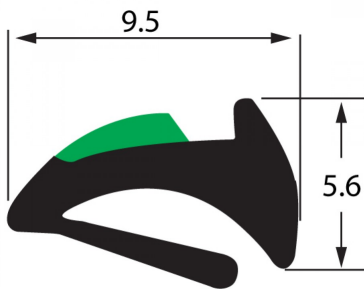

Tear Off Black Dry Glazing Wedge Gasket - Thin - Black ( Model: G.DGG.004 )

- Tear Off Black Dry Glazing Wedge Gasket - Thin - Black

Attributes:

**Product Code:** G.DGG.004

**Unit Of Sale:** 200mtrs