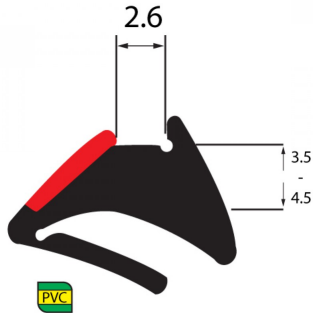

Tear Off Black Dry Glazing Wedge Gasket - Thick - Black ( Model: G.DGG.003 )

- Tear Off Black Dry Glazing Wedge Gasket - Thick - Black

Attributes:

**Product Code:** G.DGG.003

**Unit Of Sale:** 100mtrs