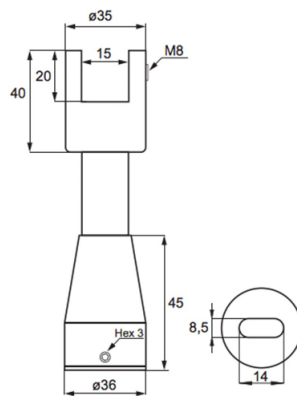

Stainless Steel Adjustable Pod Leg 125mm (304 Polished SS) (Model: KP600PSS)

- An ideal support leg for creating a glass cubicle where the glass needs to be 100mm off the floor for cleaning under.
- Suitable For 8-12mm Thick Glass.
- Supplied in a polished stainless steel finish.
- Glass is held a minimum of 100mm off the base and can be easily adjusted upwards by approximately 12mm.

Attributes:

Product Code: KP600PSS

Unit Of Sale: Each