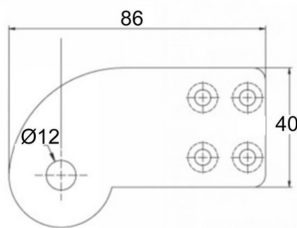

Offset Top Pivot For Use With Right Side Pivot Hinge - SS (Model: G.OFS.53.SS)

- For use with the Vista Pro range of door frames or in frameless installations
- Used on the top right hand side of the door as the door opens inwards
- Suitable for use with The Offset Top Right Pivot
- Suitable for use with a door frame 44mm deep
- Maximum Door Width: 1000mm
- Maximum Door Weight: 100kg