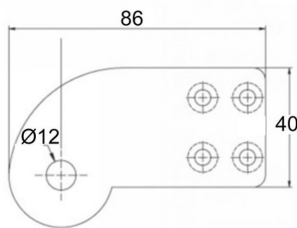

Offset Top Pivot For Use With Left Side Pivot Hinge - SS (Model: G.OFS.52.SS)

- For use with the Vista Pro range of door frames or in frameless installations
- Used on the top left hand side of the door as the door opens inwards
- Suitable for use with The Offset Top Left Pivot
- Suitable for use with a door frame 44mm deep
- Maximum Door Width: 1000mm
- Maximum Door Weight: 100kg

Attributes:

Product Code: G.OFS.52.SS

Unit Of Sale: Each