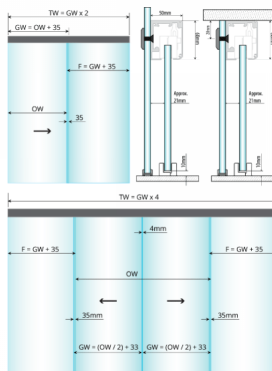

**Brisa 160 Complete Soft Close Sliding Door Kit 10mm - Alum. ( Model: K.BR.2400.KIT )**

- An ultra slim profile suitable for wall, ceiling or glass mounting. With an innovative design, allowing for a smooth and effortless operation.
- Easy to install in a short time with no glass drilling required of the door.
- Suitable for 8mm to 10mm thick glass.
- Minimum glass width of 740mm to have both ends with a soft stop function.
- Maximum door weight is 60kg.

- Supplied as standard in a matt silver finish.

- Kit Includes:
  - 1 x 2400mm Top Track 1 x Cover
  - 2 x Active Devices 2 x Clamps with Rollers
  - 2 x End Stoppers 2 x Soft Stop Devices (Left & Right)
  - 2 x End Caps (Left & Right)
  - 1 x Adjustable Bottom Guide