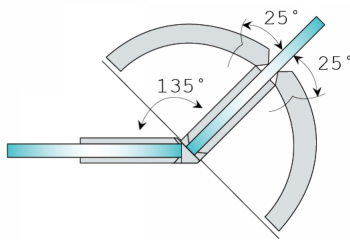

Shannon SQ Range - 135 Degree Glass To Glass Hinge - SC (Model: JHI302SQSC)

- Self closing shower door hinge from 25° either direction.
- For glass thickness 8mm to 12mm.
- Shower hinge is manufactured from high quality brass.
- Max weight up to 45kg per pair.
- Very economical shower door hinge.

Attributes:

Product Code: JHI302SQSC

Unit Of Sale: 1 Hinge

SATIN CHROME FINISH