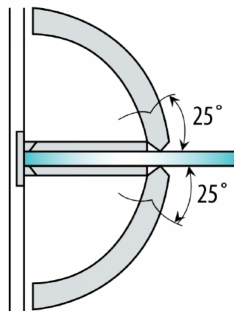

Shannon SQ Range - Wall To Glass Hinge -- Satin Chrome (Model: JHI301SQSC)

- Self closing shower door hinge from 25° either direction.
- For glass thickness 8mm to 12mm.
- Shower door hinge is manufactured from high quality brass.
- Max weight up to 45kg per pair.
- Complete with Stainless Steel screws & wall plugs.
- Very economical shower door hinge.