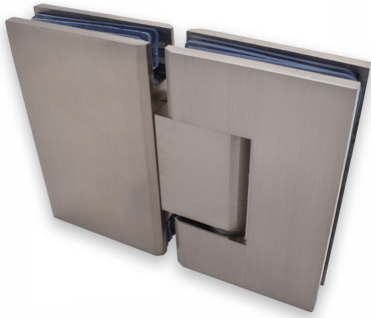

Shannon SQ Range - 180 Degree Glass To Glass Hinge - SC (Model: JHI303SQSC)

- Self closing shower door hinge from 25° either direction.
- For glass thickness 8mm to 12mm.
- Shower door hinges are manufactured from high quality brass.
- Max weight up to 45kg per pair.
- Very economical shower door hinges.

Attributes:

Product Code: JHI303SQSC

Unit Of Sale: 1 Hinge