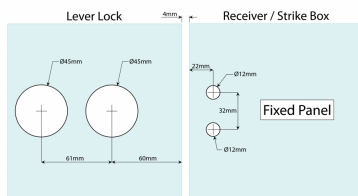

Lever Lock - Lockable - Matt Black (Model: KLL20MBK)

- Suitable for 8mm and 10mm thick glass.
- Prepared square hole for all lever handles with 8mm square spindle.
- For left hand or right hand open, lock body & night latch can be reversed easily by loosening screws only.
- The euro cylinder K9125ST.PC is used with this and should be selected below if required.
- This lock does not come complete with a lever handle and this should be selected from the associated products below.
- Not suitable for use with Dynamik Door Profile