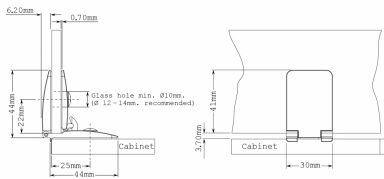

**Universal Glass Cabinet Hinge 4 - 6.76mm Glass - Chrome ( Model: I0083 )**

- Suitable for 4mm to 6.76mm thick glass.
- Can be used as a glass to glass hinge or glass to wood hinge.
- Can be used for a glass to glass inset and overlay door hinge or an inset only glass to wood hinge.
- Suitable for left and right hand use.
- Specifications:
  - Max: 10kg per 2 Hinges.
  - Max: 19kg per 3 Hinges.
  - Max: 24kg per 4 Hinges.
  - Polished Chrome Finish.
  - Drilling Required.
  - Sold Individually.

**Attributes:**

**Product Code:** I0083  
**Unit Of Sale:** EACH