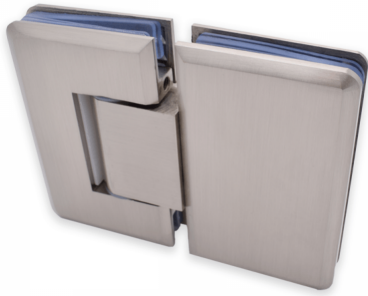

Adjustable 180 Degree Glass To Glass Shower Hinge - SC (Model: JHI303SC-ADJ)

- Self closing shower door hinge from 25° either direction.
- For glass thickness 8mm to 12mm.
- Shower door hinge is manufactured from high quality brass.
- Max weight up to 45kg per pair.
- Complete with Stainless Steel screws & wall plugs.
- Adjustable closing position.
- Very economical shower door hinge.

Attributes:

Product Code: JHI303SC-ADJ

Unit Of Sale: EACH