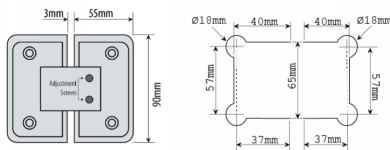

Adjustable 180 Degree Glass To Glass Shower Hinge - SC (Model: JHI303SC-ADJ)

- Self closing shower door hinge from 25° either direction.
- For glass thickness 8mm to 12mm.
- Shower door hinge is manufactured from high quality brass.
- Max weight up to 45kg per pair.
- Complete with Stainless Steel screws & wall plugs.
- Adjustable closing position.
- Very economical shower door hinge.