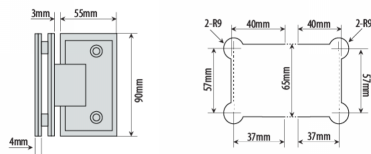

Shannon SQ Range - 90 Degree Glass To Glass Hinge - Black (Model: JHI304SQBL)

- Self closing shower door hinge from 25° either direction.
- For glass thickness 8mm to 12mm.
- Shower door hinge manufactured from high quality brass.
- Max weight up to 45kg per pair.
- Complete with Stainless Steel screws & wall plugs.
- Very economical shower door hinge.