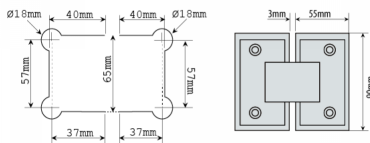

Shannon SQ Range - 180 Degree Glass To Glass Hinge - Black (Model: JHI303SQBL)

- Self closing shower door hinge from 25° either direction.
- For glass thickness 8mm to 12mm.
- Shower door hinge manufactured from high quality brass.
- Max weight up to 45kg per pair.
- Complete with Stainless Steel screws & wall plugs.
- Very economical shower door hinges.