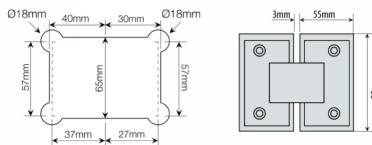

Shannon SQ Range - 135 Degree Glass To Glass Hinge - Black (Model: JHI302SQBL)

- Self closing from 25° either direction.
- Shower door hinges for glass thickness 8mm to 12mm.
- Manufactured from high quality brass.
- Max weight the shower door hinge can carry is up to 45kg per pair.
- Complete with Stainless Steel screws & wall plugs.
- Very economical shower door hinges.