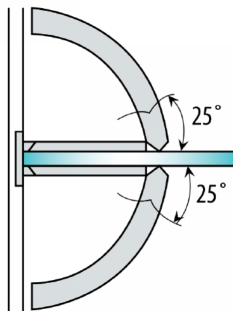

Shannon SQ Range - Wall To Glass Shower Hinge - Black ( Model: JHI301SQBL )

- Self closing shower door hinges from 25° either direction.
- For glass thickness 8mm to 12mm.
- Shower door hinges manufactured from high quality brass.
- Max weight up to 45kg per pair.
- Complete with Stainless Steel screws & wall plugs.
- Very economical shower door hinges.