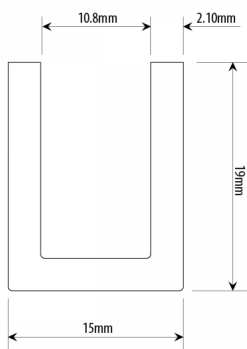

15mm Black U Channel - 10mm Thick Glass (Model: G7013BL)

- Suitable for 10mm thick glass.
- The most popular U channel for bespoke shower enclosures.
- The depth of the channel is ideal for disguising any discrepancy in the plumbness of the wall, allowing for the glass to be cut straight.
- The glass is generally held in the profile by silicone or similar adhesive.

Attributes:

Product Code: G7013BL

Unit Of Sale: 2.41 mtr