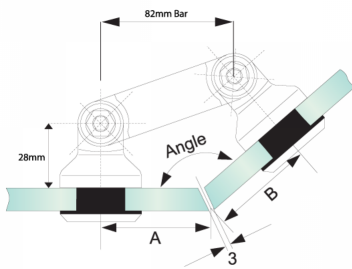

**Glass to Glass Partition Bracket (82mm Bar) 15-19mm Glass ( Model: KG120F-15 )**

- Glass to Glass - 2 ways

**Attributes:**

**Product Code:** KG120F-15

**Unit Of Sale:** Each

<b>Glass to Glass - 2 Ways</b>				
<b>Hole Pitch of Connecting Bar</b>				
<b>Angle</b>	<b>Hole Center to Glass Edge</b>			<b>A/B</b>
	<b>52.5</b>	<b>60</b>	<b>82</b>	
90°	75	80	96	
95°	70	75	90	
100°	66	71	85	
105°	62	67	81	
110°	59	63	77	
115°	55	60	73	
120°	52	56	69	
125°	49	54	66	
130°	47	51	63	
135°	44	48	60	
180°	25	28.5	39.5	50

unit:mm