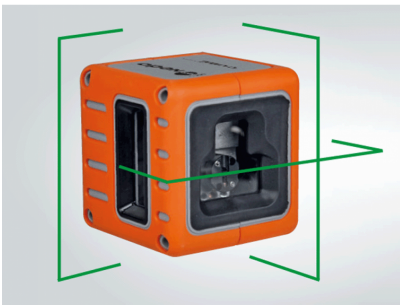

Nedo Cube Green Multi Line Laser ( Model: C0061 )

- The self-levelling multi-line laser cube creates a laser cross and an additional vertical laser line at right angles to the laser cross.
- This makes the Nedo Cube perfect not only for fast and uncomplicated levelling and aligning, but also for marking of right angles.
- Thanks to the laser clamp supplied with it, Nedo Cube can be fastened anywhere.
- Supplied with green laser diodes for maximum visibility.

Attributes:

**Product Code:** C0061

**Unit Of Sale:** Each